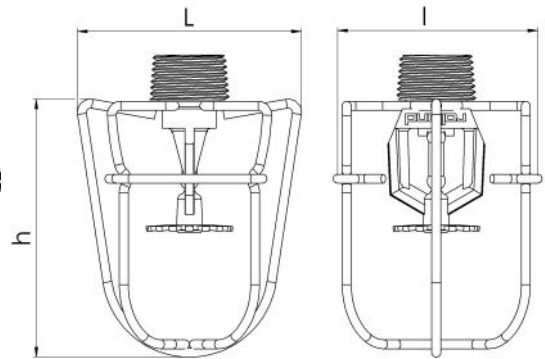

Sprinkler guard

1/2" sprinkler guard

3/4" sprinkler guard

- Sprinkler guard for Rolland Neptune sprinkler
- Chrome, red coated or stainless steel finish
- Easy to install

Ref. PANIERCHRAPPLIQUE

Ref. PANIERBLAAPPLIQUE

- Basket to screw on any type of support
- Chrome or white painted finish
- For SSP or horizontal sidewall k80/k115

Sprinklers Accessories

Reference	Description	Thread	Finish	L (mm)	l (mm)	h (mm)
PANIERCHR	Sprinkler guard	1/2"	Chrome	72	72	80
PANIERROUGE	Sprinkler guard	1/2"	Red	72	72	80
PANIERCHR3/4	Sprinkler guard	3/4"	Chrome	72	72	80
PANIERINOX	Sprinkler guard INOX 304	1/2" - 3/4"	Stainless steel 304	72	72	80
PANIERCHRAPPLIQUE	Wall and ceiling sprinkler guard	1/2" - 3/4"	Chrome	Ø 108		58
PANIERBLAAPPLIQUE NEW	Wall and ceiling sprinkler guard	1/2" - 3/4"	White	Ø 108		58

Reference	Description	Thread	Finish	L (mm)	l (mm)	h (mm)
PANIERCHR1/2S	Small sprinkler guard	1/2"	Chrome	Ø 55		58
PANIERCHRESFR3/4"	NEW Sprinkler guard	3/4"	Chrome	80	70	95
PANIERCHRESFR1"	NEW Sprinkler guard	1"	Chrome	80	70	95