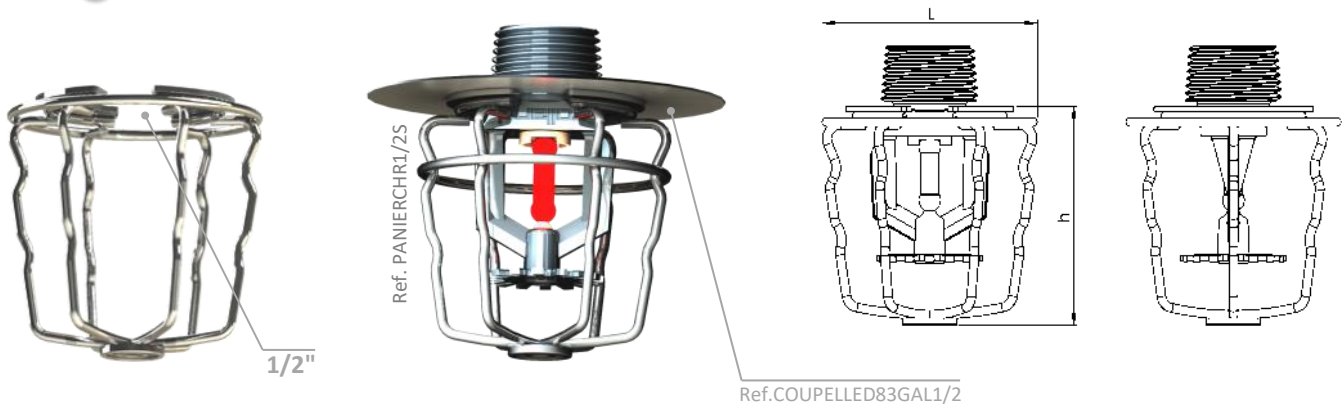

Sprinkler guard

1/2" sprinkler guard

3/4" sprinkler guard

- Sprinkler guard for Rolland Neptune sprinkler
- Chrome, red coated or stainless steel finish
- Easy to install

Ref. PANIERCHRAPPLIQUE

Ref. PANIERBLAAPPLIQUE

- Basket to screw on any type of support
- Chrome or white painted finish
- For SSP or horizontal sidewall k80/k115

Sprinklers Accessories

Reference	Description	Thread	Finish	L (mm)	l (mm)	h (mm)
PANIERCHR	Sprinkler guard	1/2"	Chrome	72	72	80
PANIERROUGE	Sprinkler guard	1/2"	Red	72	72	80
PANIERCHR3/4	Sprinkler guard	3/4"	Chrome	72	72	80
PANIERINOX	Sprinkler guard INOX 304	1/2" - 3/4"	Stainless steel 304	72	72	80
PANIERCHRAPPLIQUE	Wall and ceiling sprinkler guard	1/2" - 3/4"	Chrome	Ø 108		58
PANIERBLAAPPLIQUE NEW	Wall and ceiling sprinkler guard	1/2" - 3/4"	White	Ø 108		58

-  Compact sprinkler guard special for storage rack, sprinkler guard for Rolland neptune sprinkler
-  Chrome finish
-  Easy to install

-  Sprinkler guard for ESFR sprinkler
-  Chrome finish
-  Easy to install

Reference	Description	Thread	Finish	L (mm)	l (mm)	h (mm)
PANIERCHR1/2S	Small sprinkler guard	1/2"	Chrome	Ø 55		58
PANIERCHRESFR3/4"	NEW Sprinkler guard	3/4"	Chrome	80	70	95
PANIERCHRESFR1"	NEW Sprinkler guard	1"	Chrome	80	70	95