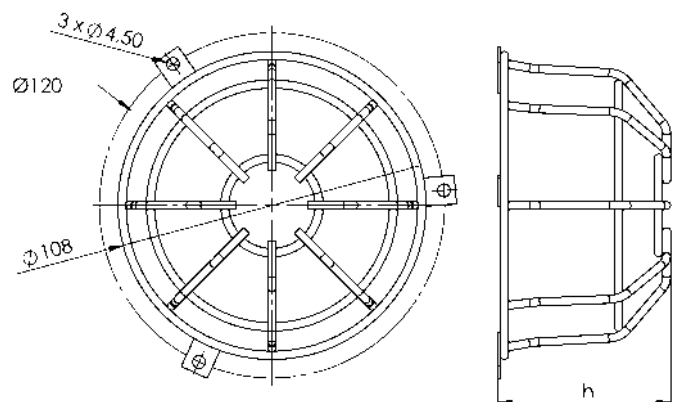

Sprinkler guard

1/2" sprinkler guard

3/4" sprinkler guard

- Sprinkler guard for Rolland Neptune sprinkler
- Chrome, red coated or stainless steel finish
- Easy to install

Ref. PANIERCHRAPPLIQUE

Ref. PANIERBLAAPPLIQUE

- Basket to screw on any type of support
- Chrome or white painted finish
- For SSP or horizontal sidewall k80/k115

Sprinklers Accessories

Reference	Description	Thread	Finish	L (mm)	l (mm)	h (mm)
PANIERCHR	Sprinkler guard	1/2"	Chrome	72	72	80
PANIERROUGE	Sprinkler guard	1/2"	Red	72	72	80
PANIERCHR3/4	Sprinkler guard	3/4"	Chrome	72	72	80
PANIERINOX	Sprinkler guard INOX 304	1/2" - 3/4"	Stainless steel 304	72	72	80
PANIERCHRAPPLIQUE	Wall and ceiling sprinkler guard	1/2" - 3/4"	Chrome	Ø 108		58
PANIERBLAAPPLIQUE NEW	Wall and ceiling sprinkler guard	1/2" - 3/4"	White	Ø 108		58

Reference	Description	Thread	Finish	L (mm)	l (mm)	h (mm)
PANIERCHR1/2S	Small sprinkler guard	1/2"	Chrome	Ø 55		58
PANIERCHRESFR3/4"	NEW Sprinkler guard	3/4"	Chrome	80	70	95
PANIERCHRESFR1"	NEW Sprinkler guard	1"	Chrome	80	70	95