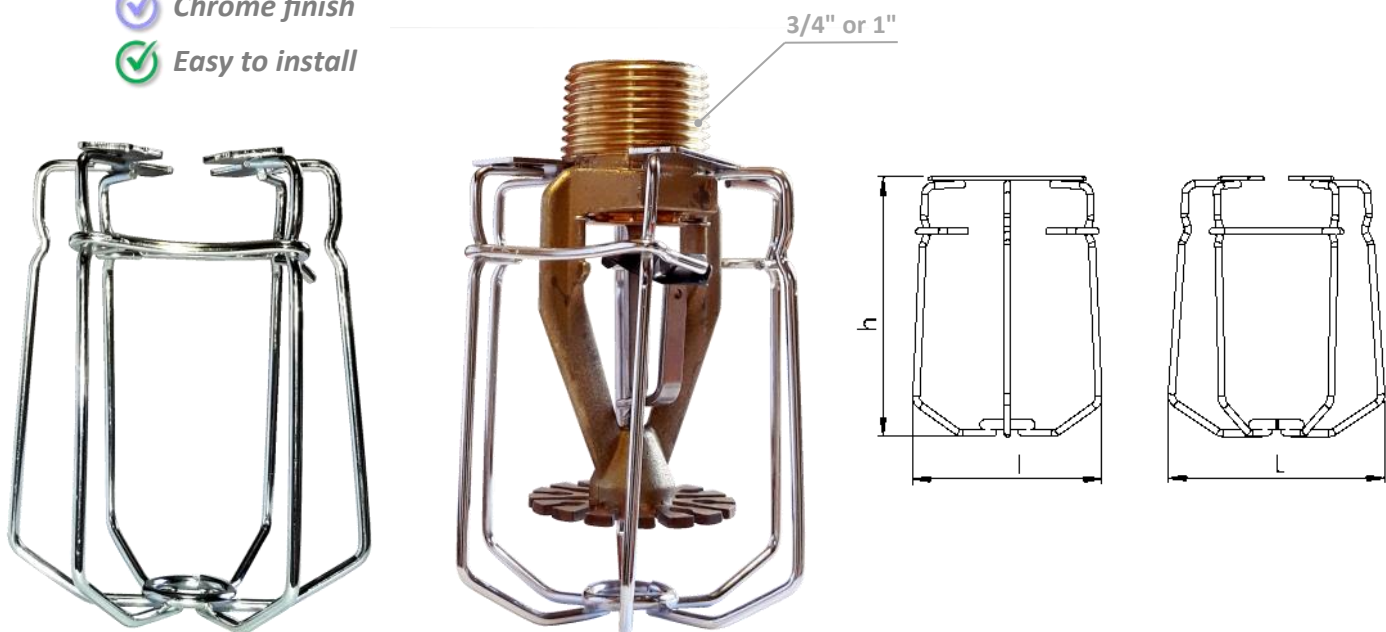

Sprinkler guard

1/2" sprinkler guard

3/4" sprinkler guard

- Sprinkler guard for Rolland Neptune sprinkler
- Chrome, red coated or stainless steel finish
- Easy to install

Ref. PANIERCHRAPPLIQUE

Ref. PANIERBLAAPPLIQUE

- Basket to screw on any type of support
- Chrome or white painted finish
- For SSP or horizontal sidewall k80/k115

Sprinklers Accessories

Reference	Description	Thread	Finish	L (mm)	l (mm)	h (mm)
PANIERCHR	Sprinkler guard	1/2"	Chrome	72	72	80
PANIERROUGE	Sprinkler guard	1/2"	Red	72	72	80
PANIERCHR3/4	Sprinkler guard	3/4"	Chrome	72	72	80
PANIERINOX	Sprinkler guard INOX 304	1/2" - 3/4"	Stainless steel 304	72	72	80
PANIERCHRAPPLIQUE	Wall and ceiling sprinkler guard	1/2" - 3/4"	Chrome	Ø 108		58
PANIERBLAAPPLIQUE NEW	Wall and ceiling sprinkler guard	1/2" - 3/4"	White	Ø 108		58

-  Compact sprinkler guard special for storage rack, sprinkler guard for Rolland neptune sprinkler
-  Chrome finish
-  Easy to install

-  Sprinkler guard for ESFR sprinkler
-  Chrome finish
-  Easy to install