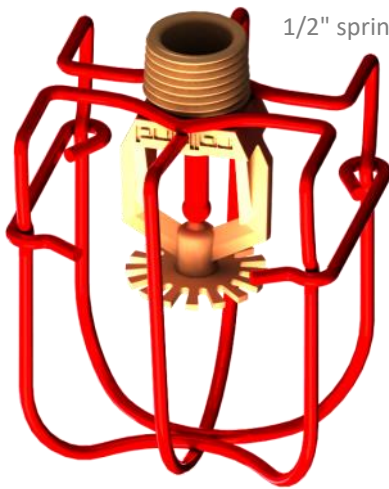

Sprinkler guard

1/2" sprinkler guard

3/4" sprinkler guard

- Sprinkler guard for Rolland Neptune sprinkler
- Chrome, red coated or stainless steel finish
- Easy to install

Ref. PANIERCHRAPPLIQUE

Ref. PANIERBLAAPPLIQUE

- Basket to screw on any type of support
- Chrome or white painted finish
- For SSP or horizontal sidewall k80/k115

Sprinklers Accessories

Reference	Description	Thread	Finish	L (mm)	l (mm)	h (mm)
PANIERCHR	Sprinkler guard	1/2"	Chrome	72	72	80
PANIERROUGE	Sprinkler guard	1/2"	Red	72	72	80
PANIERCHR3/4	Sprinkler guard	3/4"	Chrome	72	72	80
PANIERINOX	Sprinkler guard INOX 304	1/2" - 3/4"	Stainless steel 304	72	72	80
PANIERCHRAPPLIQUE	Wall and ceiling sprinkler guard	1/2" - 3/4"	Chrome	Ø 108		58
PANIERBLAAPPLIQUE NEW	Wall and ceiling sprinkler guard	1/2" - 3/4"	White	Ø 108		58

-  Compact sprinkler guard special for storage rack, sprinkler guard for Rolland neptune sprinkler
-  Chrome finish
-  Easy to install

-  Sprinkler guard for ESFR sprinkler
-  Chrome finish
-  Easy to install

Reference	Description	Thread	Finish	L (mm)	l (mm)	h (mm)
PANIERCHR1/2S	Small sprinkler guard	1/2"	Chrome	Ø 55		58
PANIERCHRESFR3/4"	NEW Sprinkler guard	3/4"	Chrome	80	70	95
PANIERCHRESFR1"	NEW Sprinkler guard	1"	Chrome	80	70	95