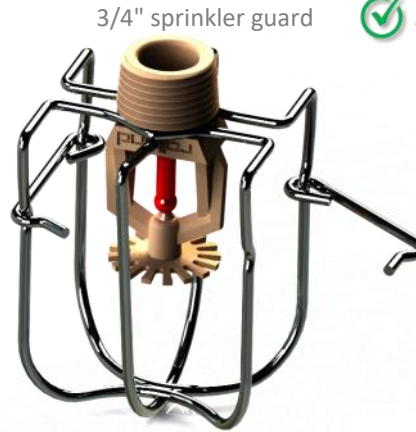

Sprinkler guard

1/2" sprinkler guard

3/4" sprinkler guard

- Sprinkler guard for Rolland Neptune sprinkler
- Chrome, red coated or stainless steel finish
- Easy to install

Ref. PANIERCHRAPPLIQUE

Ref. PANIERBLAAPPLIQUE

- Basket to screw on any type of support
- Chrome or white painted finish
- For SSP or horizontal sidewall k80/k115

Sprinklers Accessories

Reference	Description	Thread	Finish	L (mm)	l (mm)	h (mm)
PANIERCHR	Sprinkler guard	1/2"	Chrome	72	72	80
PANIERROUGE	Sprinkler guard	1/2"	Red	72	72	80
PANIERCHR3/4	Sprinkler guard	3/4"	Chrome	72	72	80
PANIERINOX	Sprinkler guard INOX 304	1/2" - 3/4"	Stainless steel 304	72	72	80
PANIERCHRAPPLIQUE	Wall and ceiling sprinkler guard	1/2" - 3/4"	Chrome	Ø 108		58
PANIERBLAAPPLIQUE NEW	Wall and ceiling sprinkler guard	1/2" - 3/4"	White	Ø 108		58

-  Compact sprinkler guard special for storage rack, sprinkler guard for Rolland neptune sprinkler
-  Chrome finish
-  Easy to install

-  Sprinkler guard for ESFR sprinkler
-  Chrome finish
-  Easy to install

Reference	Description	Thread	Finish	L (mm)	l (mm)	h (mm)
PANIERCHR1/2S	Small sprinkler guard	1/2"	Chrome	Ø 55		58
PANIERCHRESFR3/4"	NEW Sprinkler guard	3/4"	Chrome	80	70	95
PANIERCHRESFR1"	NEW Sprinkler guard	1"	Chrome	80	70	95