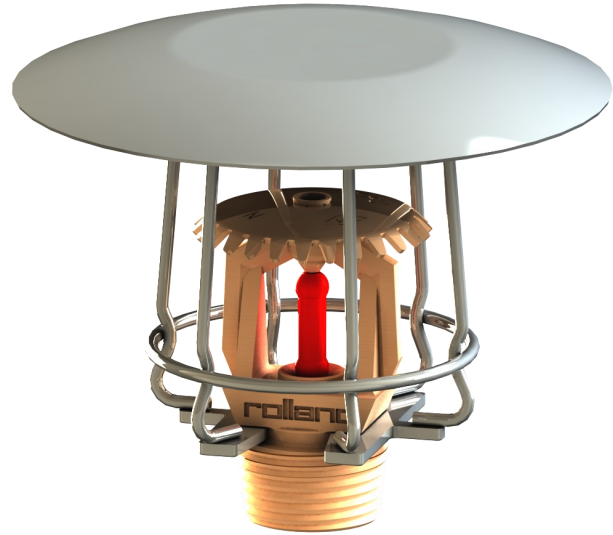

Sprinkler water shield And guard assembly

SPRINKLER WATER SHIELD Ø93
AND GUARD ASSEMBLY

SPRINKLER WATER SHIELD Ø105
AND GUARD ASSEMBLY

Sprinklers Accessories

Reference	Description	Thread	Finish	Øl (mm)	ØL (mm)	h (mm)	ØD (mm)
PANIERCHRCOUP	1/2" Sprinkler Ø93 water shield and guard assembly	1/2" 3/4"	Chrome Steel	67	72	82	93
PANIERCHRCOUP105	1/2" Sprinkler Ø105 water shield and guard assembly	1/2"	Chrome Steel	61	61	65	105