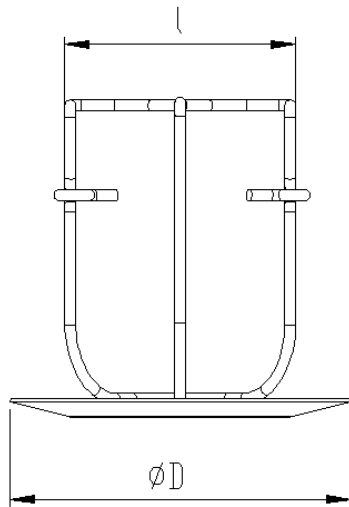

Sprinkler water shield And guard assembly

SPRINKLER WATER SHIELD Ø93
AND GUARD ASSEMBLY

SPRINKLER WATER SHIELD Ø105
AND GUARD ASSEMBLY

Sprinklers Accessories

Reference	Description	Thread	Finish	Øl (mm)	ØL (mm)	h (mm)	ØD (mm)
PANIERCHRCOUP	1/2" Sprinkler Ø93 water shield and guard assembly	1/2" 3/4"	Chrome Steel	67	72	82	93
PANIERCHRCOUP105	1/2" Sprinkler Ø105 water shield and guard assembly	1/2"	Chrome Steel	61	61	65	105