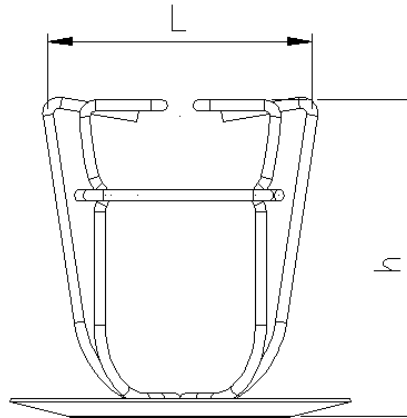

Sprinkler water shield And guard assembly

SPRINKLER WATER SHIELD Ø93
AND GUARD ASSEMBLY

SPRINKLER WATER SHIELD Ø105
AND GUARD ASSEMBLY

Sprinklers Accessories

Reference	Description	Thread	Finish	Øl (mm)	ØL (mm)	h (mm)	ØD (mm)
PANIERCHRCOUP	1/2" Sprinkler Ø93 water shield and guard assembly	1/2" 3/4"	Chrome Steel	67	72	82	93
PANIERCHRCOUP105	1/2" Sprinkler Ø105 water shield and guard assembly	1/2"	Chrome Steel	61	61	65	105