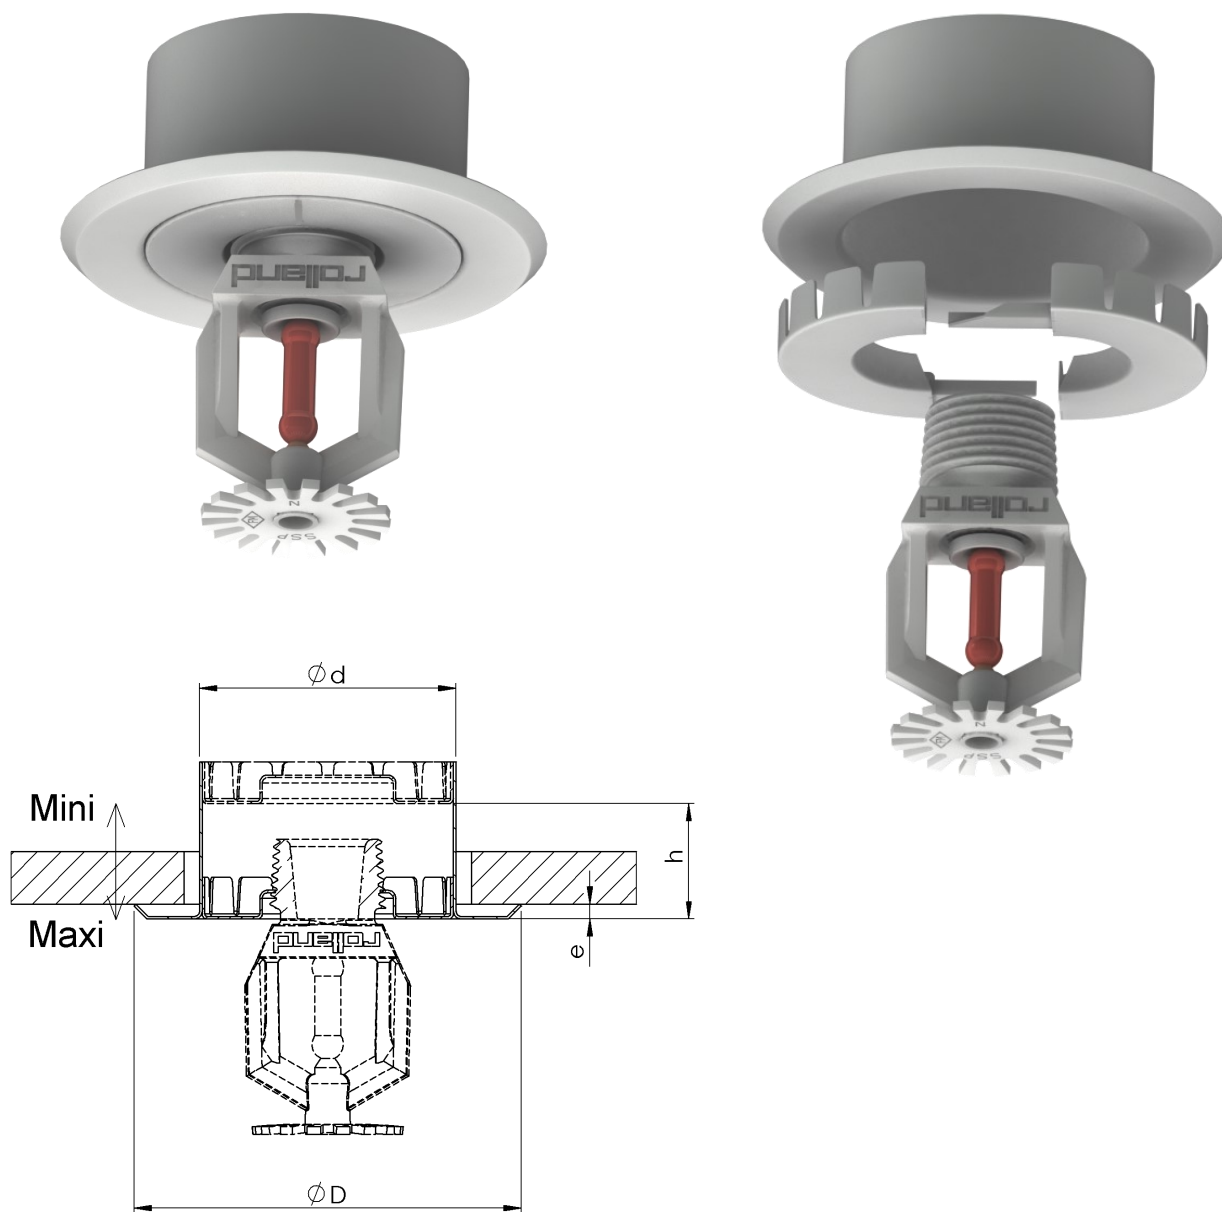

3 parts replacement escutcheon

This 3 pieces escutcheon allows to remove old plastic or clips escutcheon when refecton of a ceiling. This without disconnect the fire protection system.

Sprinklers Accessories

Reference	Description	Thread	Finish	Ød (mm)	ØD (mm)	h (mm)	e (mm)
ROSACEREMPL3P	3 parts Replacement escutcheon 1/2"	1/2"	Chrome steel	48	73	18	3