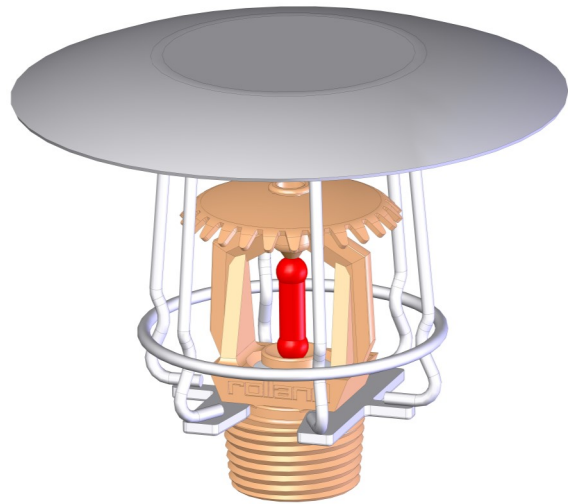

Sprinkler guard With water shield

SPRINKLER WATER SHIELD Ø93
AND GUARD ASSEMBLY

SPRINKLER WATER SHIELD Ø105
AND GUARD ASSEMBLY

Référence	Descriptif	Filetage	Matière	ØI (mm)	ØL (mm)	h (mm)	ØD (mm)
PANIERCHRCOUP	1/2" Sprinkler Ø93 water shield and guard assembly	1/2" 3/4"	Chrome Steel	67	72	82	93
PANIERCHRCOUP105	1/2" Sprinkler Ø105 water shield and guard assembly	1/2"	Chrome Steel	61	61	65	105