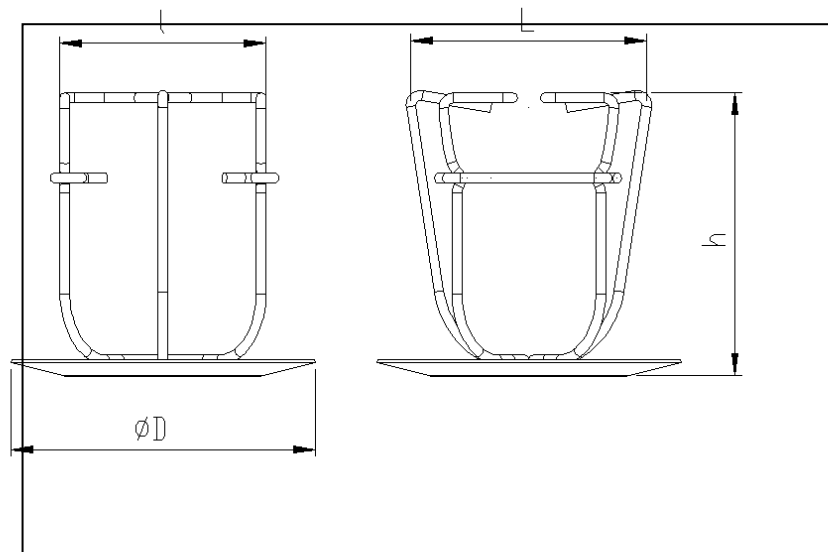

Sprinkler guard With water shield

SPRINKLER WATER SHIELD Ø93
AND GUARD ASSEMBLY

SPRINKLER WATER SHIELD Ø105
AND GUARD ASSEMBLY

Référence	Descriptif	Filetage	Matière	ØI (mm)	ØL (mm)	h (mm)	ØD (mm)
PANIERCHRCOUP	1/2" Sprinkler Ø93 water shield and guard assembly	1/2" 3/4"	Chrome Steel	67	72	82	93
PANIERCHRCOUP105	1/2" Sprinkler Ø105 water shield and guard assembly	1/2"	Chrome Steel	61	61	65	105