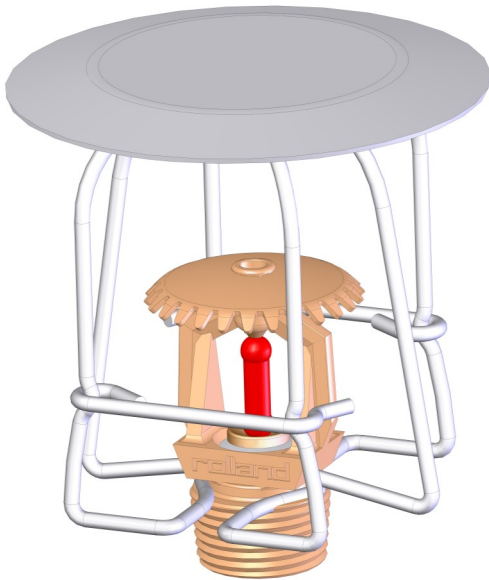

Sprinkler guard With water shield

SPRINKLER WATER SHIELD Ø93
AND GUARD ASSEMBLY

SPRINKLER WATER SHIELD Ø105
AND GUARD ASSEMBLY

Référence	Descriptif	Filetage	Matière	ØI (mm)	ØL (mm)	h (mm)	ØD (mm)
PANIERCHRCOUP	1/2" Sprinkler Ø93 water shield and guard assembly	1/2" 3/4"	Chrome Steel	67	72	82	93
PANIERCHRCOUP105	1/2" Sprinkler Ø105 water shield and guard assembly	1/2"	Chrome Steel	61	61	65	105