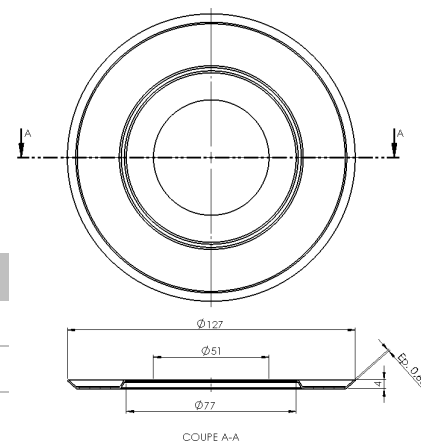

Assembly with two pieces escucheon

Assembly with simple escucheon

Reference	Description	Finish	Material
EXTROSACECHR	Extension escucheon adaptable with simple and two pieces adjustable escutcheon	Chrome	Steel
EXTROSACEBLA		White	Steel