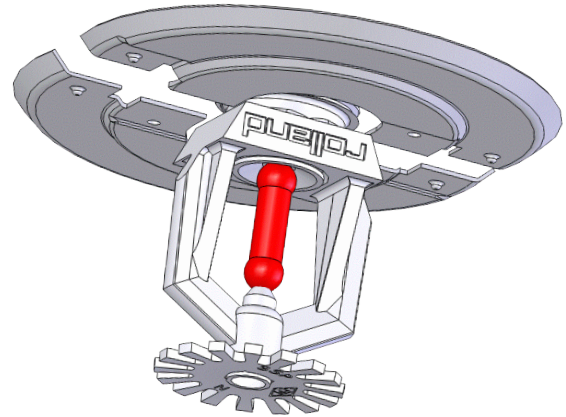

## 3/4" model

## 1/2" model

Accessoires Sprinklers

Reference	Description	Thread F (mm)	Finish	Material	e (mm)	ØD (mm)
ROSACERCHR	Replacement escutcheon	22 (1/2")	Chrome	Steel	6	75
ROSACERBLA	Replacement escutcheon	22 (1/2")	White	Steel	5	75
ROSACERCHR3/4	Replacement escutcheon	28 (3/4")	Chrome	Steel	6	75
ROSACETEDE	1 piece escutcheon 90x40 Deco sprinkler	Ø40	Chrome	Steel	5	90