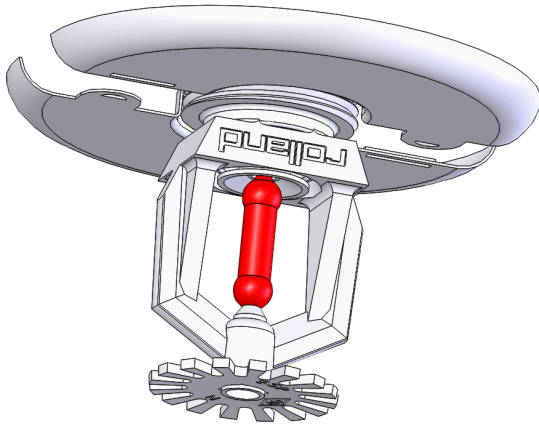

## 3/4" model

## 1/2" model

Accessoires Sprinklers

Reference	Description	Thread F (mm)	Finish	Material	e (mm)	ØD (mm)
ROSACERCHR	Replacement escutcheon	22 (1/2")	Chrome	Steel	6	75
ROSACERBLA	Replacement escutcheon	22 (1/2")	White	Steel	5	75
ROSACERCHR3/4	Replacement escutcheon	28 (3/4")	Chrome	Steel	6	75
ROSACETEDE	1 piece escutcheon 90x40 Deco sprinkler	Ø40	Chrome	Steel	5	90