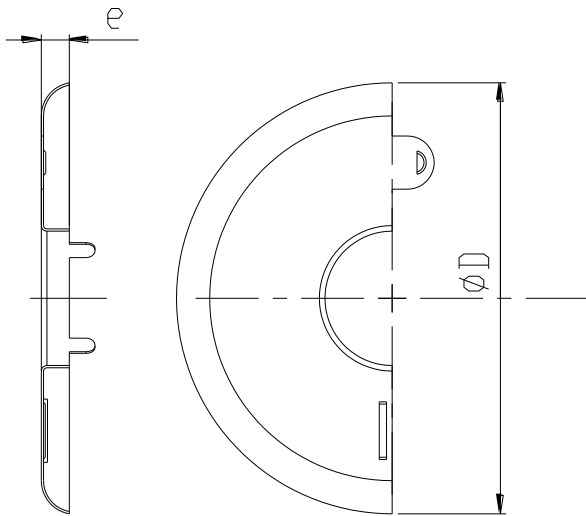

## 3/4" model

## 1/2" model

Accessoires Sprinklers

Reference	Description	Thread F (mm)	Finish	Material	e (mm)	ØD (mm)
ROSACERCHR	Replacement escutcheon	22 (1/2")	Chrome	Steel	6	75
ROSACERBLA	Replacement escutcheon	22 (1/2")	White	Steel	5	75
ROSACERCHR3/4	Replacement escutcheon	28 (3/4")	Chrome	Steel	6	75
ROSACETEDE	1 piece escutcheon 90x40 Deco sprinkler	Ø40	Chrome	Steel	5	90