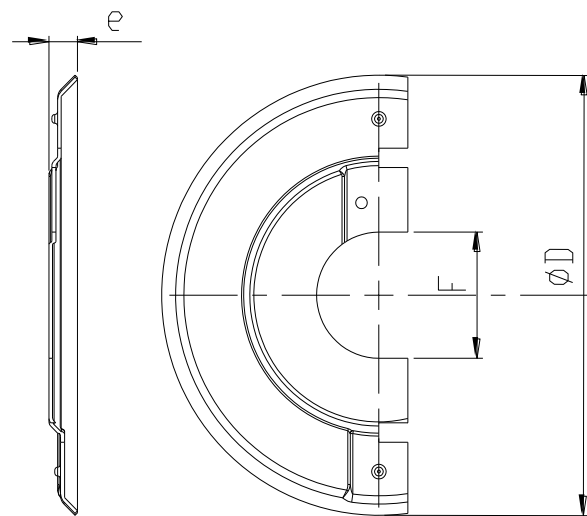

## 3/4" model

## 1/2" model

Accessoires Sprinklers

Reference	Description	Thread F (mm)	Finish	Material	e (mm)	ØD (mm)
ROSACERCHR	Replacement escutcheon	22 (1/2")	Chrome	Steel	6	75
ROSACERBLA	Replacement escutcheon	22 (1/2")	White	Steel	5	75
ROSACERCHR3/4	Replacement escutcheon	28 (3/4")	Chrome	Steel	6	75
ROSACETEDE	1 piece escutcheon 90x40 Deco sprinkler	Ø40	Chrome	Steel	5	90