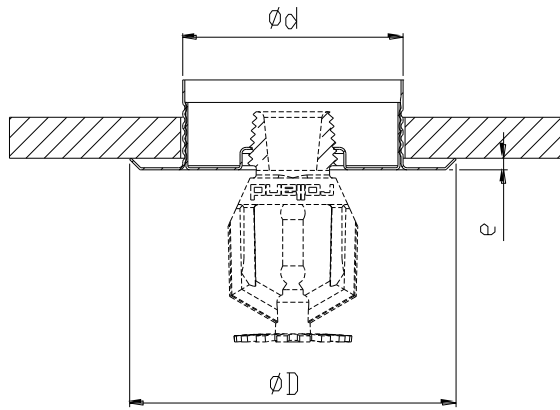

## Two pieces escutcheon Screwed type

High position

Low position

Accessoires Sprinklers

Reference	Description	Sprinkler thread	Finish	$\varnothing d$ (mm)	$\varnothing D$ (mm)	h (mm)	e (mm)
ROSACEDCHRVI	2 pieces escutcheon screwed type	1/2"	Chrome	55	80	10	3
ROSACEDBLAVI	2 pieces escutcheon screwed type	1/2"	White	55	80	10	3