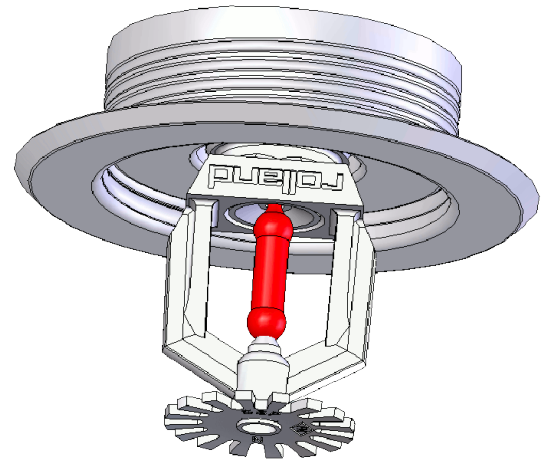

## Two pieces escutcheon Screwed type

High position

Low position

Accessoires Sprinklers

Reference	Description	Sprinkler thread	Finish	$\varnothing d$ (mm)	$\varnothing D$ (mm)	h (mm)	e (mm)
ROSACEDCHRVI	2 pieces escutcheon screwed type	1/2"	Chrome	55	80	10	3
ROSACEDBLAVI	2 pieces escutcheon screwed type	1/2"	White	55	80	10	3