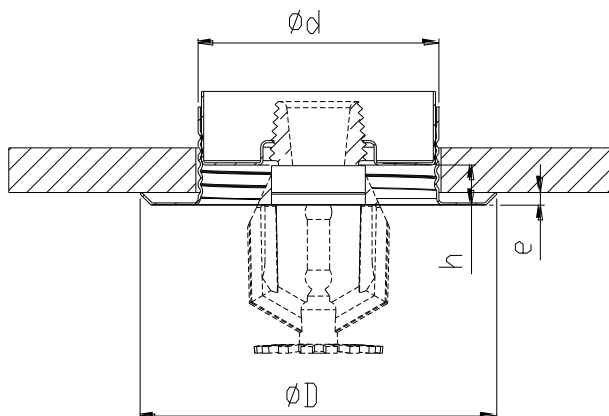

## Two pieces escutcheon Screwed type

High position

Low position

Accessoires Sprinklers

Reference	Description	Sprinkler thread	Finish	$\varnothing d$ (mm)	$\varnothing D$ (mm)	h (mm)	e (mm)
ROSACEDCHRVI	2 pieces escutcheon screwed type	1/2"	Chrome	55	80	10	3
ROSACEDBLAVI	2 pieces escutcheon screwed type	1/2"	White	55	80	10	3