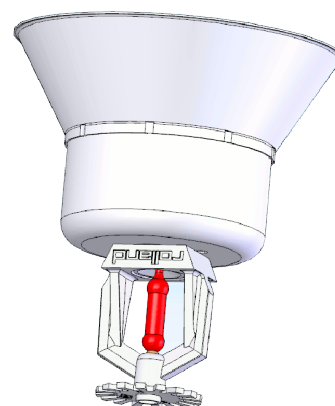

Two pieces escutcheons

2 PIECES
ADJUSTABLE
ESCUTCHEONS
LONG MODEL

Reference	Description	Sprinkler thread	Finish	Ød (mm)	ØD (mm)	h (mm)	e (mm)
ROSACEDCHR	2 pieces adjustable escutcheon	1/2"	Chrome	48	73	18	3
ROSACEDBLA	2 pieces adjustable escutcheon	1/2"	White	48	73	18	3
ROSACEDNOI	2 pieces adjustable escutcheon	1/2"	Black	48	73	18	3
ROSACEDP	2 pieces adjustable escutcheon	1/2"	Painted*	48	73	18	3
ROSACEDCHRLARGE	2 pieces adjustable escutcheon Large model	1/2"	Chrome	50	90	12	4
ROSACEDBLALARGE	2 pieces adjustable escutcheon Large model	1/2"	White	50	90	12	4
ROSACEDRALLCHR	2 pieces adjustable escutcheon Long model	1/2"	Chrome	56	90	15 to 43	32
ROSACEDRALLBLA	2 pieces adjustable escutcheon Long model	1/2"	White	56	90	15 to 43	32
ROSACEDCHR3/4	2 pieces adjustable escutcheon	3/4"	Chrome	48	73	18	3
ROSACEDBLA3/4	2 pieces adjustable escutcheon	3/4"	White	48	73	18	3