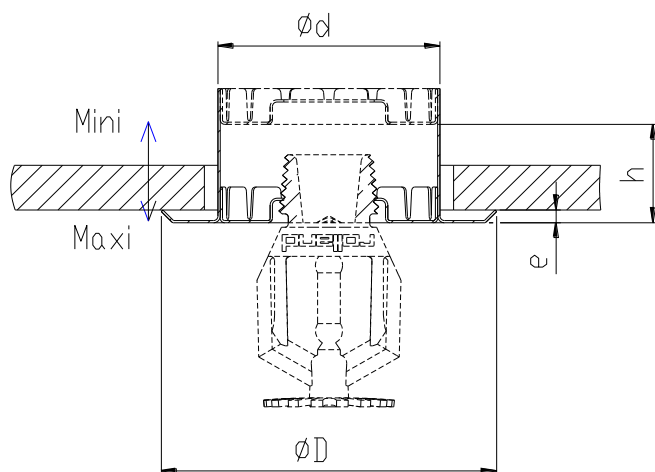

Two pieces escutcheons

2 PIECES
ADJUSTABLE
ESCUTCHEONS
LONG MODEL

Reference	Description	Sprinkler thread	Finish	Ød (mm)	ØD (mm)	h (mm)	e (mm)
ROSACEDCHR	2 pieces adjustable escutcheon	1/2"	Chrome	48	73	18	3
ROSACEDBLA	2 pieces adjustable escutcheon	1/2"	White	48	73	18	3
ROSACEDNOI	2 pieces adjustable escutcheon	1/2"	Black	48	73	18	3
ROSACEDP	2 pieces adjustable escutcheon	1/2"	Painted*	48	73	18	3
ROSACEDCHRLARGE	2 pieces adjustable escutcheon Large model	1/2"	Chrome	50	90	12	4
ROSACEDBLALARGE	2 pieces adjustable escutcheon Large model	1/2"	White	50	90	12	4
ROSACEDRALLCHR	2 pieces adjustable escutcheon Long model	1/2"	Chrome	56	90	15 to 43	32
ROSACEDRALLBLA	2 pieces adjustable escutcheon Long model	1/2"	White	56	90	15 to 43	32
ROSACEDCHR3/4	2 pieces adjustable escutcheon	3/4"	Chrome	48	73	18	3
ROSACEDBLA3/4	2 pieces adjustable escutcheon	3/4"	White	48	73	18	3