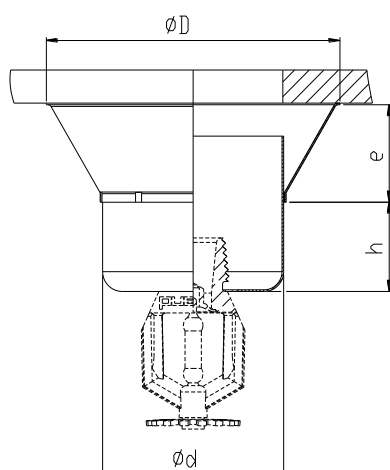

Two pieces escutcheons

2 PIECES
ADJUSTABLE
ESCUTCHEONS
LONG MODEL

Reference	Description	Sprinkler thread	Finish	Ød (mm)	ØD (mm)	h (mm)	e (mm)
ROSACEDCHR	2 pieces adjustable escutcheon	1/2"	Chrome	48	73	18	3
ROSACEDBLA	2 pieces adjustable escutcheon	1/2"	White	48	73	18	3
ROSACEDNOI	2 pieces adjustable escutcheon	1/2"	Black	48	73	18	3
ROSACEDP	2 pieces adjustable escutcheon	1/2"	Painted*	48	73	18	3
ROSACEDCHRLARGE	2 pieces adjustable escutcheon Large model	1/2"	Chrome	50	90	12	4
ROSACEDBLALARGE	2 pieces adjustable escutcheon Large model	1/2"	White	50	90	12	4
ROSACEDRALLCHR	2 pieces adjustable escutcheon Long model	1/2"	Chrome	56	90	15 to 43	32
ROSACEDRALLBLA	2 pieces adjustable escutcheon Long model	1/2"	White	56	90	15 to 43	32
ROSACEDCHR3/4	2 pieces adjustable escutcheon	3/4"	Chrome	48	73	18	3
ROSACEDBLA3/4	2 pieces adjustable escutcheon	3/4"	White	48	73	18	3