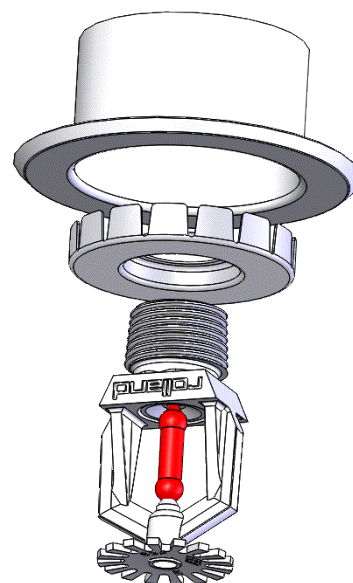

Two pieces escutcheons

2 PIECES
ADJUSTABLE
ESCUTCHEONS
LONG MODEL

Reference	Description	Sprinkler thread	Finish	Ød (mm)	ØD (mm)	h (mm)	e (mm)
ROSACEDCHR	2 pieces adjustable escutcheon	1/2"	Chrome	48	73	18	3
ROSACEDBLA	2 pieces adjustable escutcheon	1/2"	White	48	73	18	3
ROSACEDNOI	2 pieces adjustable escutcheon	1/2"	Black	48	73	18	3
ROSACEDP	2 pieces adjustable escutcheon	1/2"	Painted*	48	73	18	3
ROSACEDCHRLARGE	2 pieces adjustable escutcheon Large model	1/2"	Chrome	50	90	12	4
ROSACEDBLALARGE	2 pieces adjustable escutcheon Large model	1/2"	White	50	90	12	4
ROSACEDRALLCHR	2 pieces adjustable escutcheon Long model	1/2"	Chrome	56	90	15 to 43	32
ROSACEDRALLBLA	2 pieces adjustable escutcheon Long model	1/2"	White	56	90	15 to 43	32
ROSACEDCHR3/4	2 pieces adjustable escutcheon	3/4"	Chrome	48	73	18	3
ROSACEDBLA3/4	2 pieces adjustable escutcheon	3/4"	White	48	73	18	3